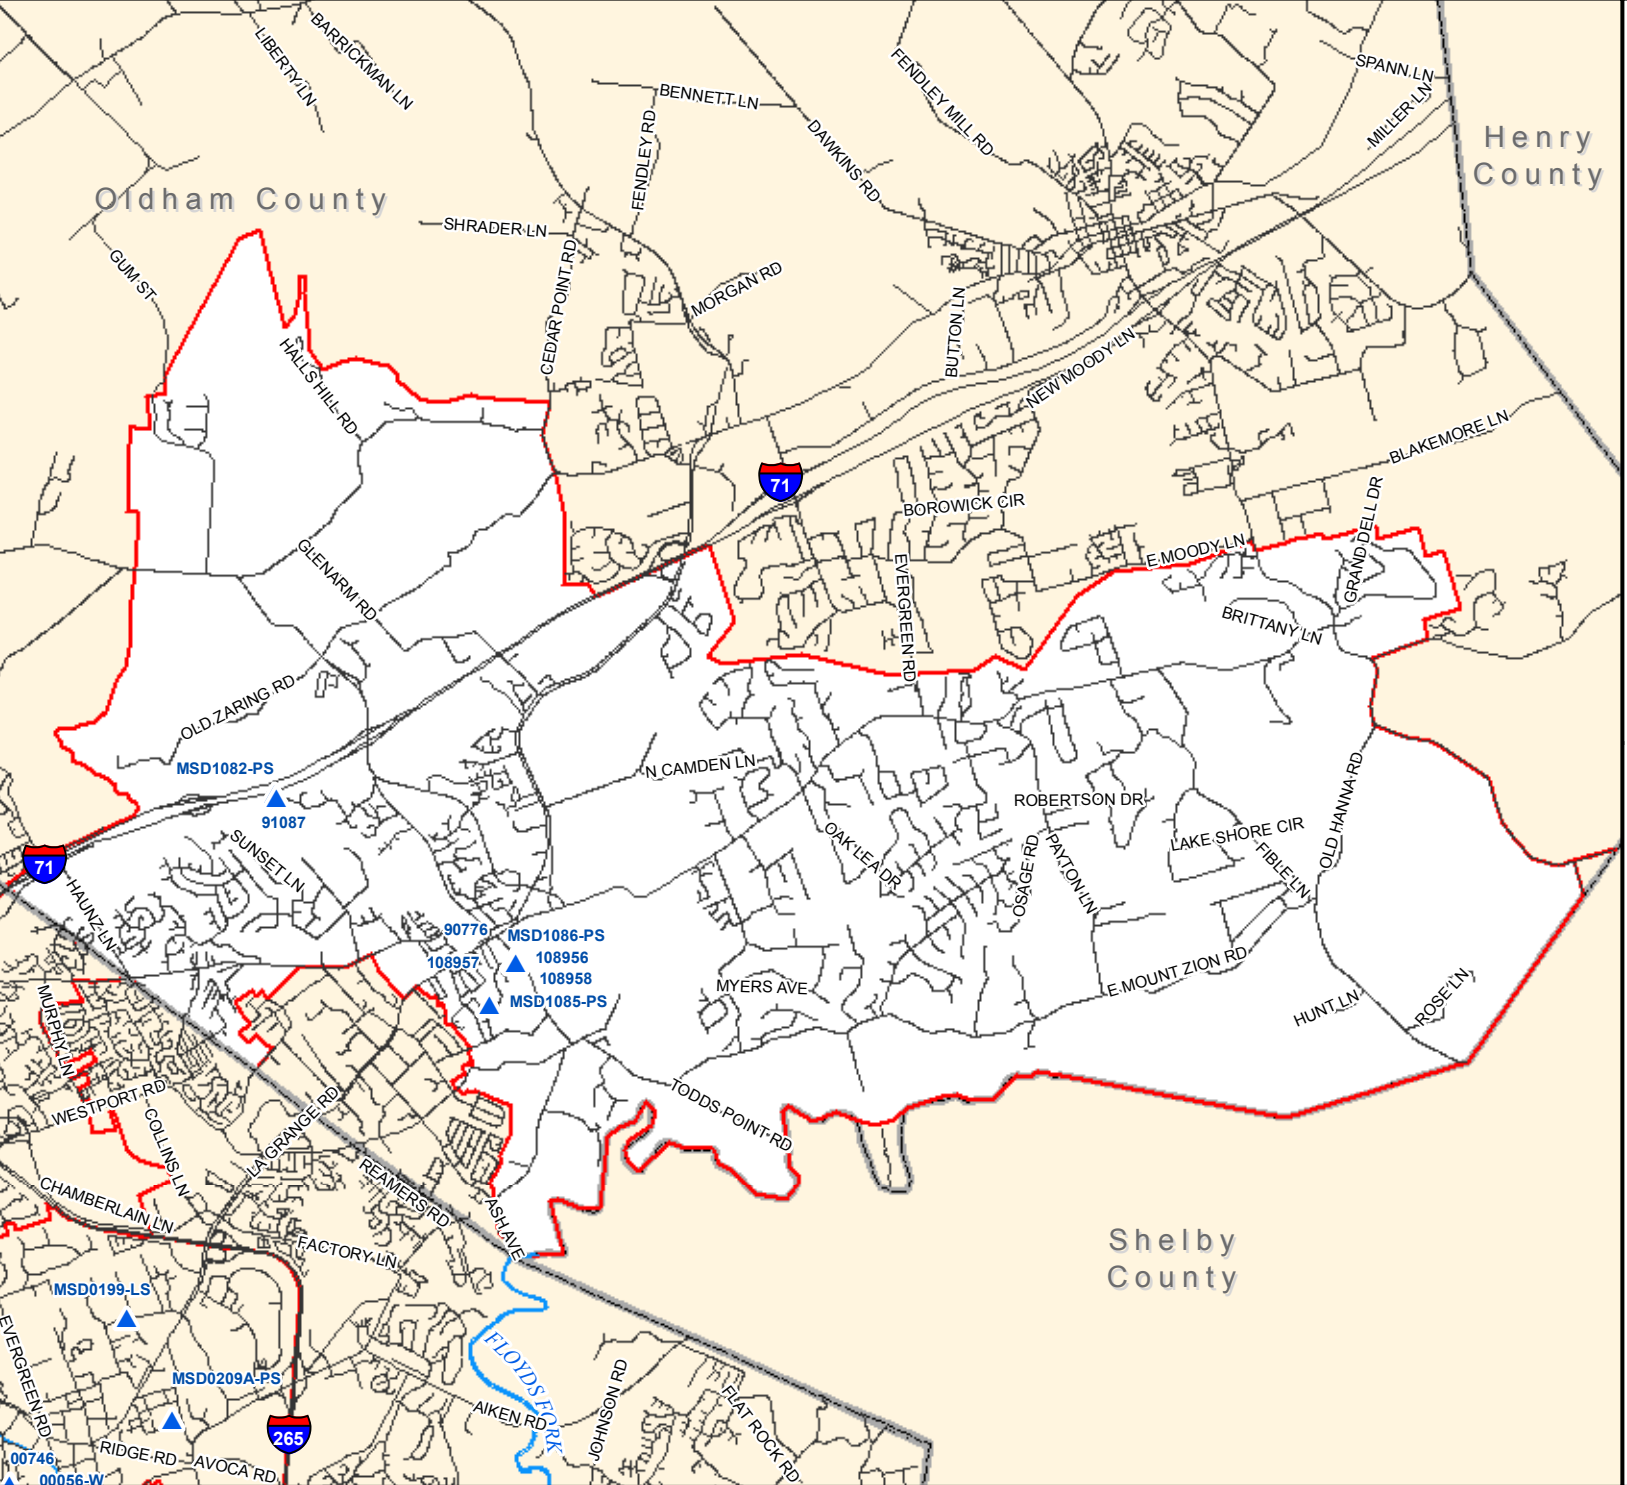

Sewer Overflow Locations

ZIP Code 40014

- Legend**
- Combined Sewer Overflow Location
 - ▲ Sanitary Sewer Overflow Location

Copyright © 2009, LOUISVILLE AND JEFFERSON COUNTY METROPOLITAN SEWER DISTRICT (MSD), LOUISVILLE WATER COMPANY (LWC), LOUISVILLE METRO GOVERNMENT, and JEFFERSON COUNTY PROPERTY VALUATION ADMINISTRATOR (PVA). All Rights Reserved.

Map Not To Scale
Map Revision - January 2009