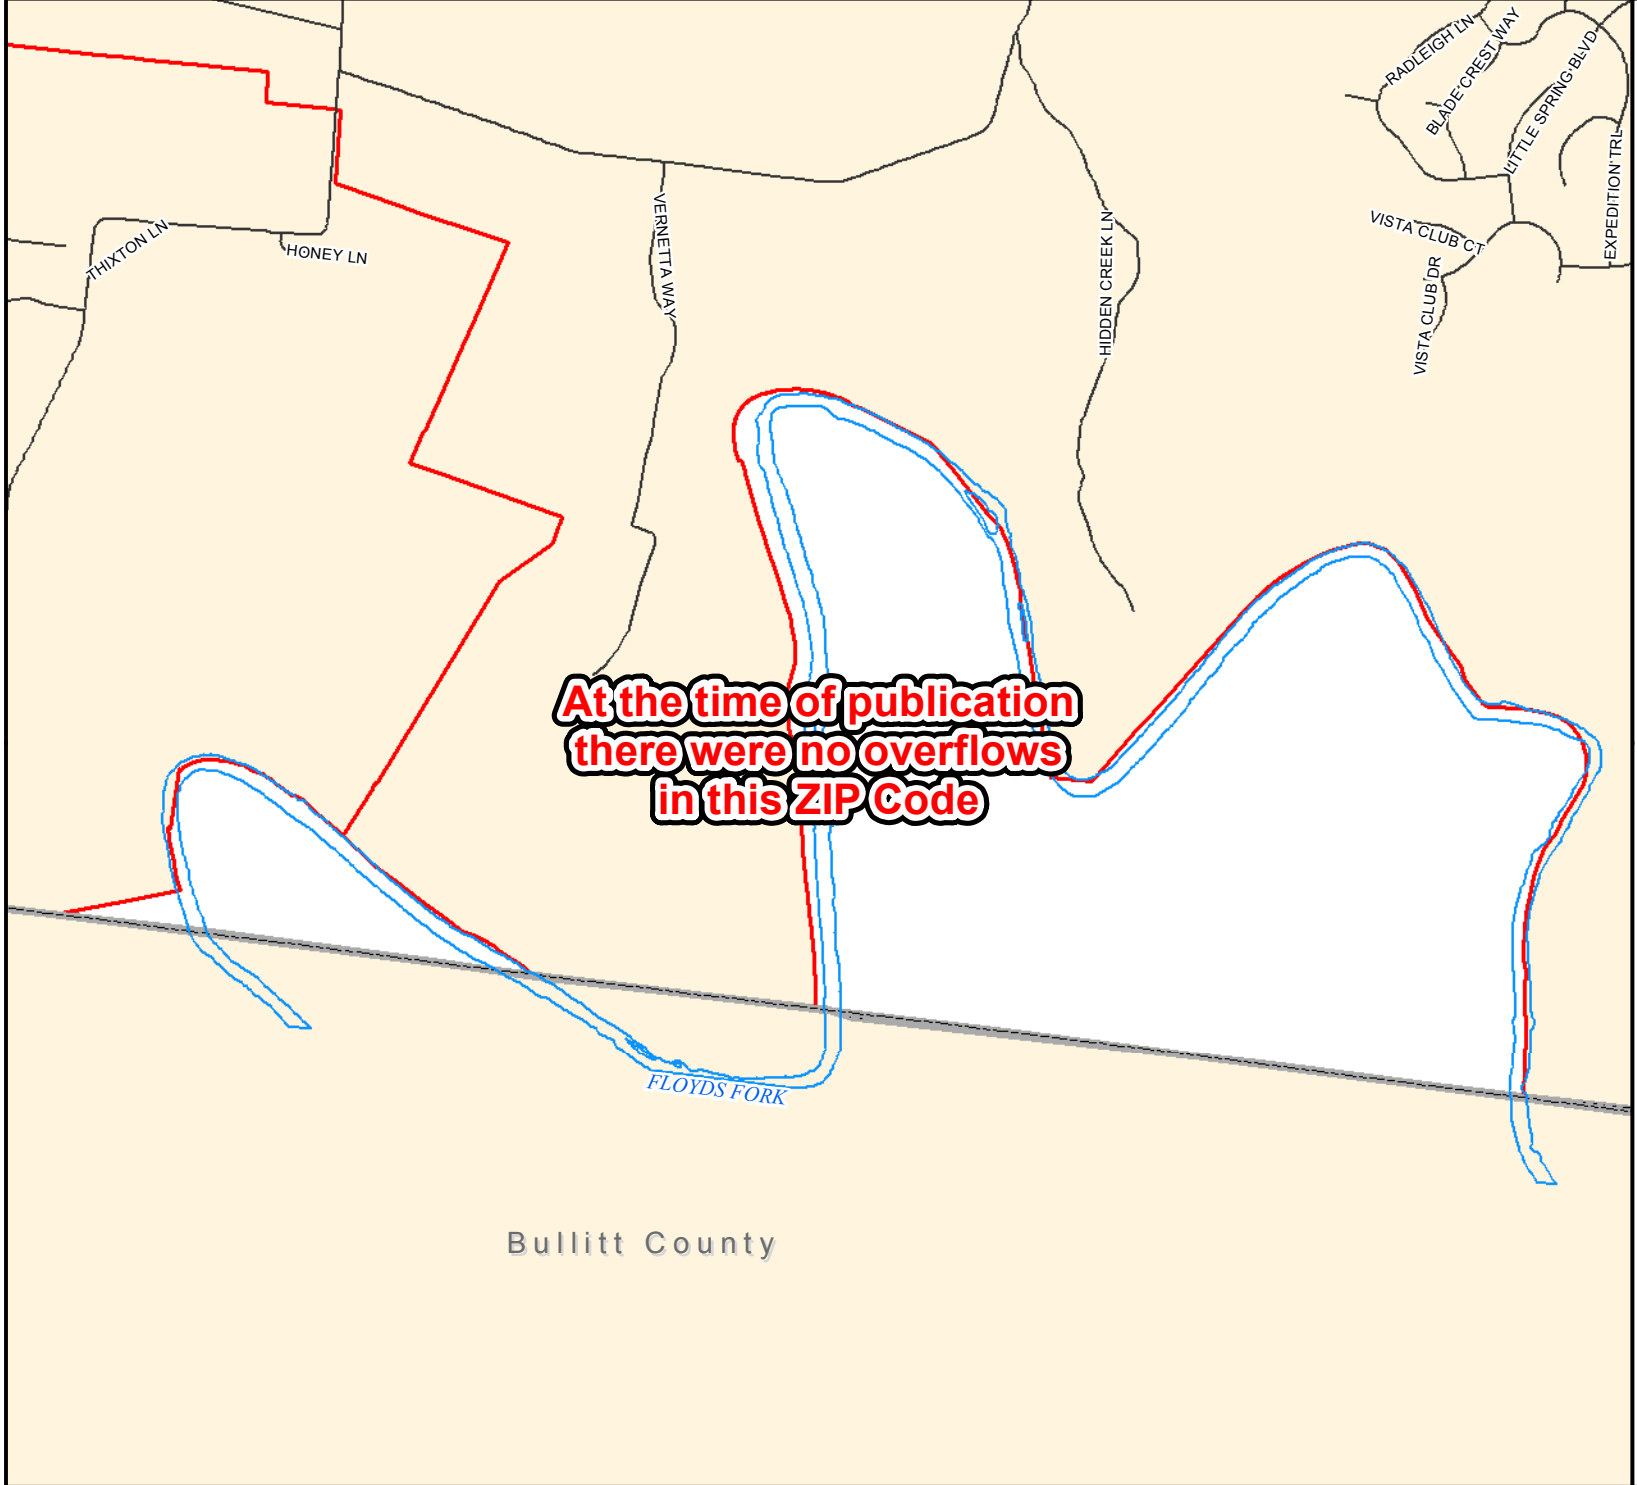

Sewer Overflow Locations

ZIP Code 40047

Legend

- Combined Sewer Overflow Location
- ▲ Sanitary Sewer Overflow Location

**At the time of publication
there were no overflows
in this ZIP Code**

Copyright © 2009, LOUISVILLE AND JEFFERSON COUNTY METROPOLITAN SEWER DISTRICT (MSD), LOUISVILLE WATER COMPANY (LWC), LOUISVILLE METRO GOVERNMENT, and JEFFERSON COUNTY PROPERTY VALUATION ADMINISTRATOR (PVA). All Rights Reserved.

Map Not To Scale
Map Revision - January 2009

Bullitt County