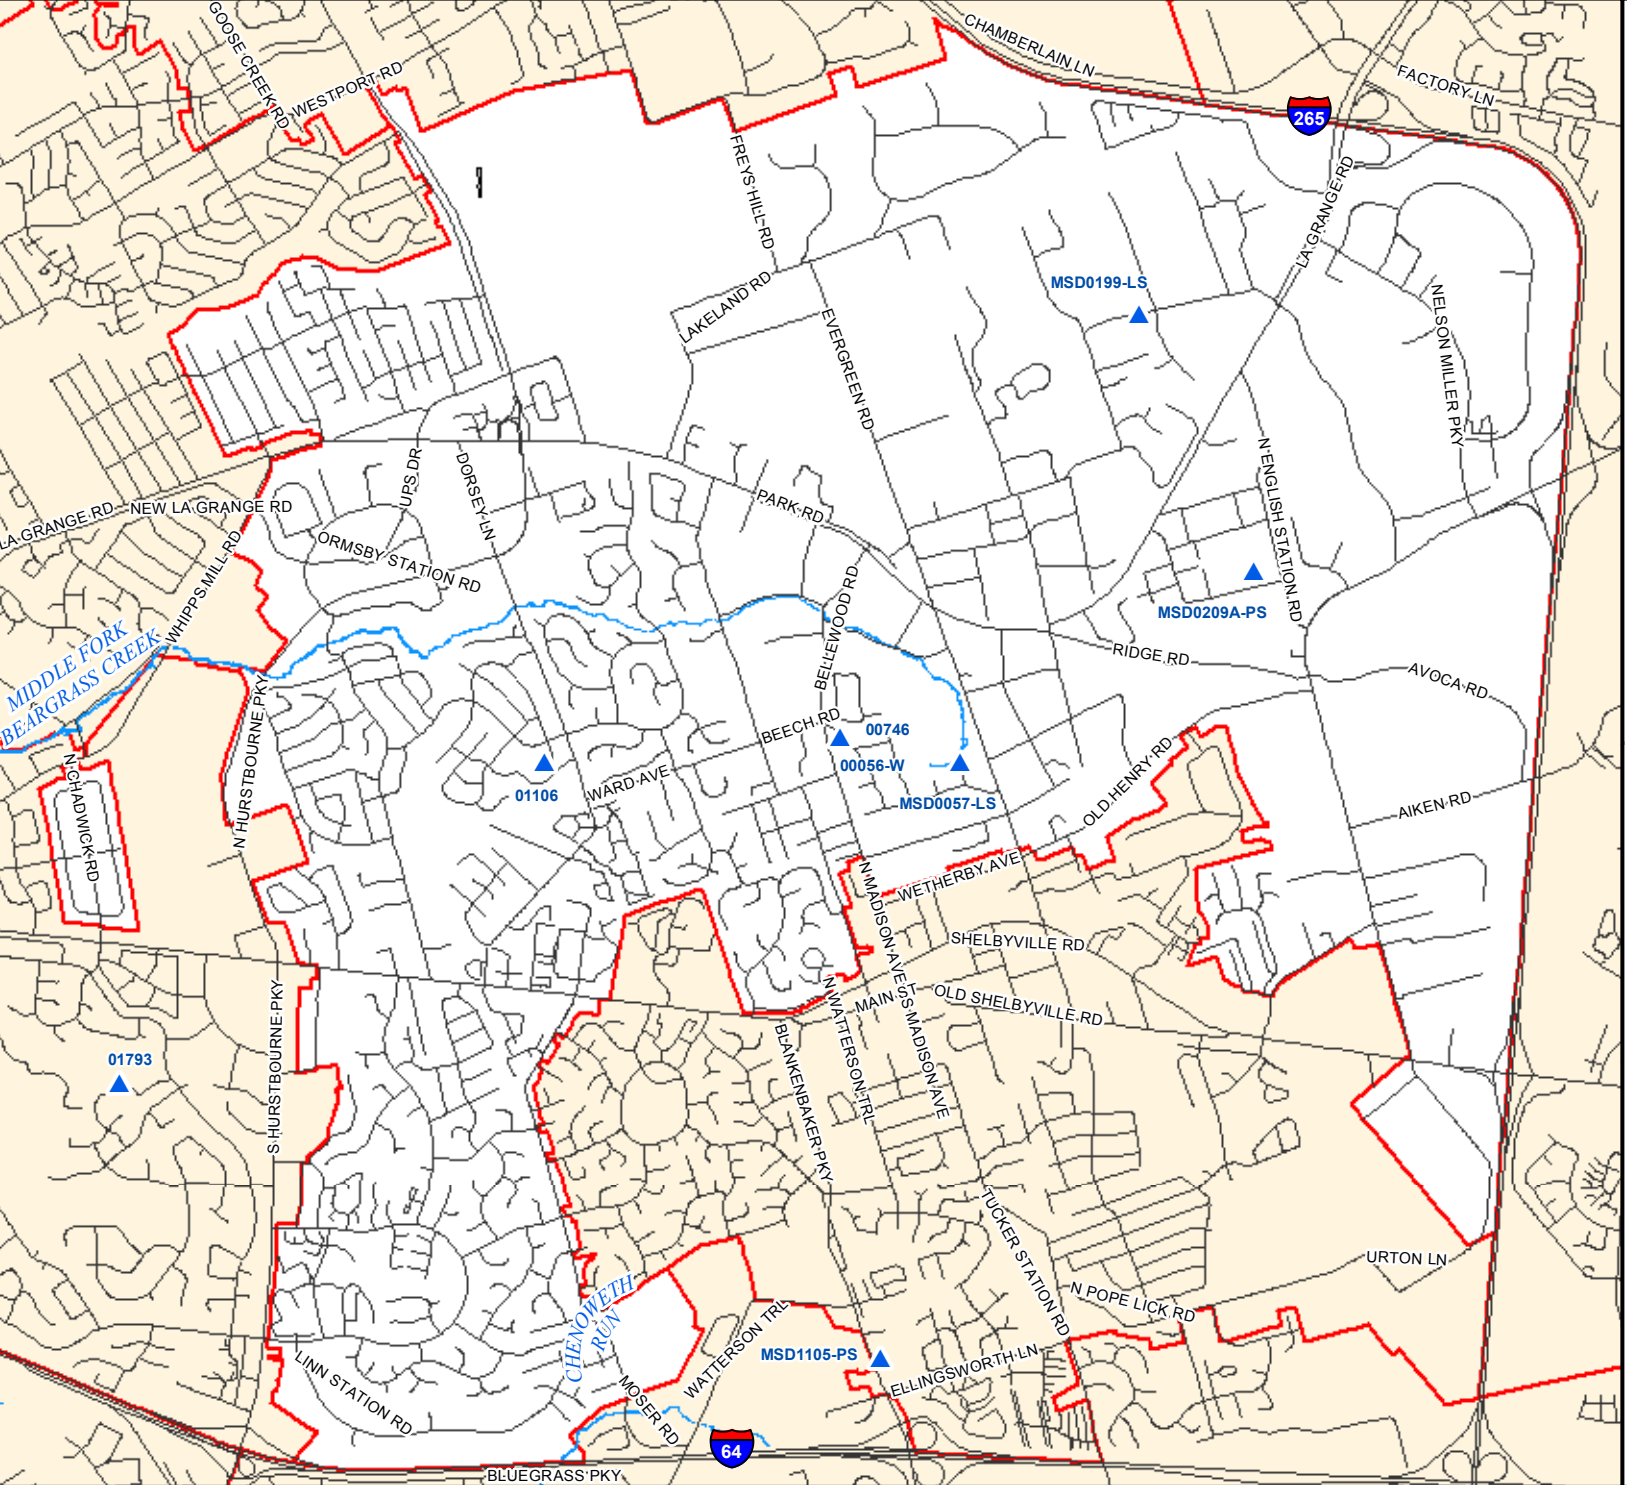

# Sewer Overflow Locations

ZIP Code 40223

## Legend

- Combined Sewer Overflow Location
- ▲ Sanitary Sewer Overflow Location

Copyright © 2009, LOUISVILLE AND JEFFERSON COUNTY METROPOLITAN SEWER DISTRICT (MSD), LOUISVILLE WATER COMPANY (LWC), LOUISVILLE METRO GOVERNMENT, and JEFFERSON COUNTY PROPERTY VALUATION ADMINISTRATOR (PVA). All Rights Reserved.

Map Not To Scale  
Map Revision - January 2009